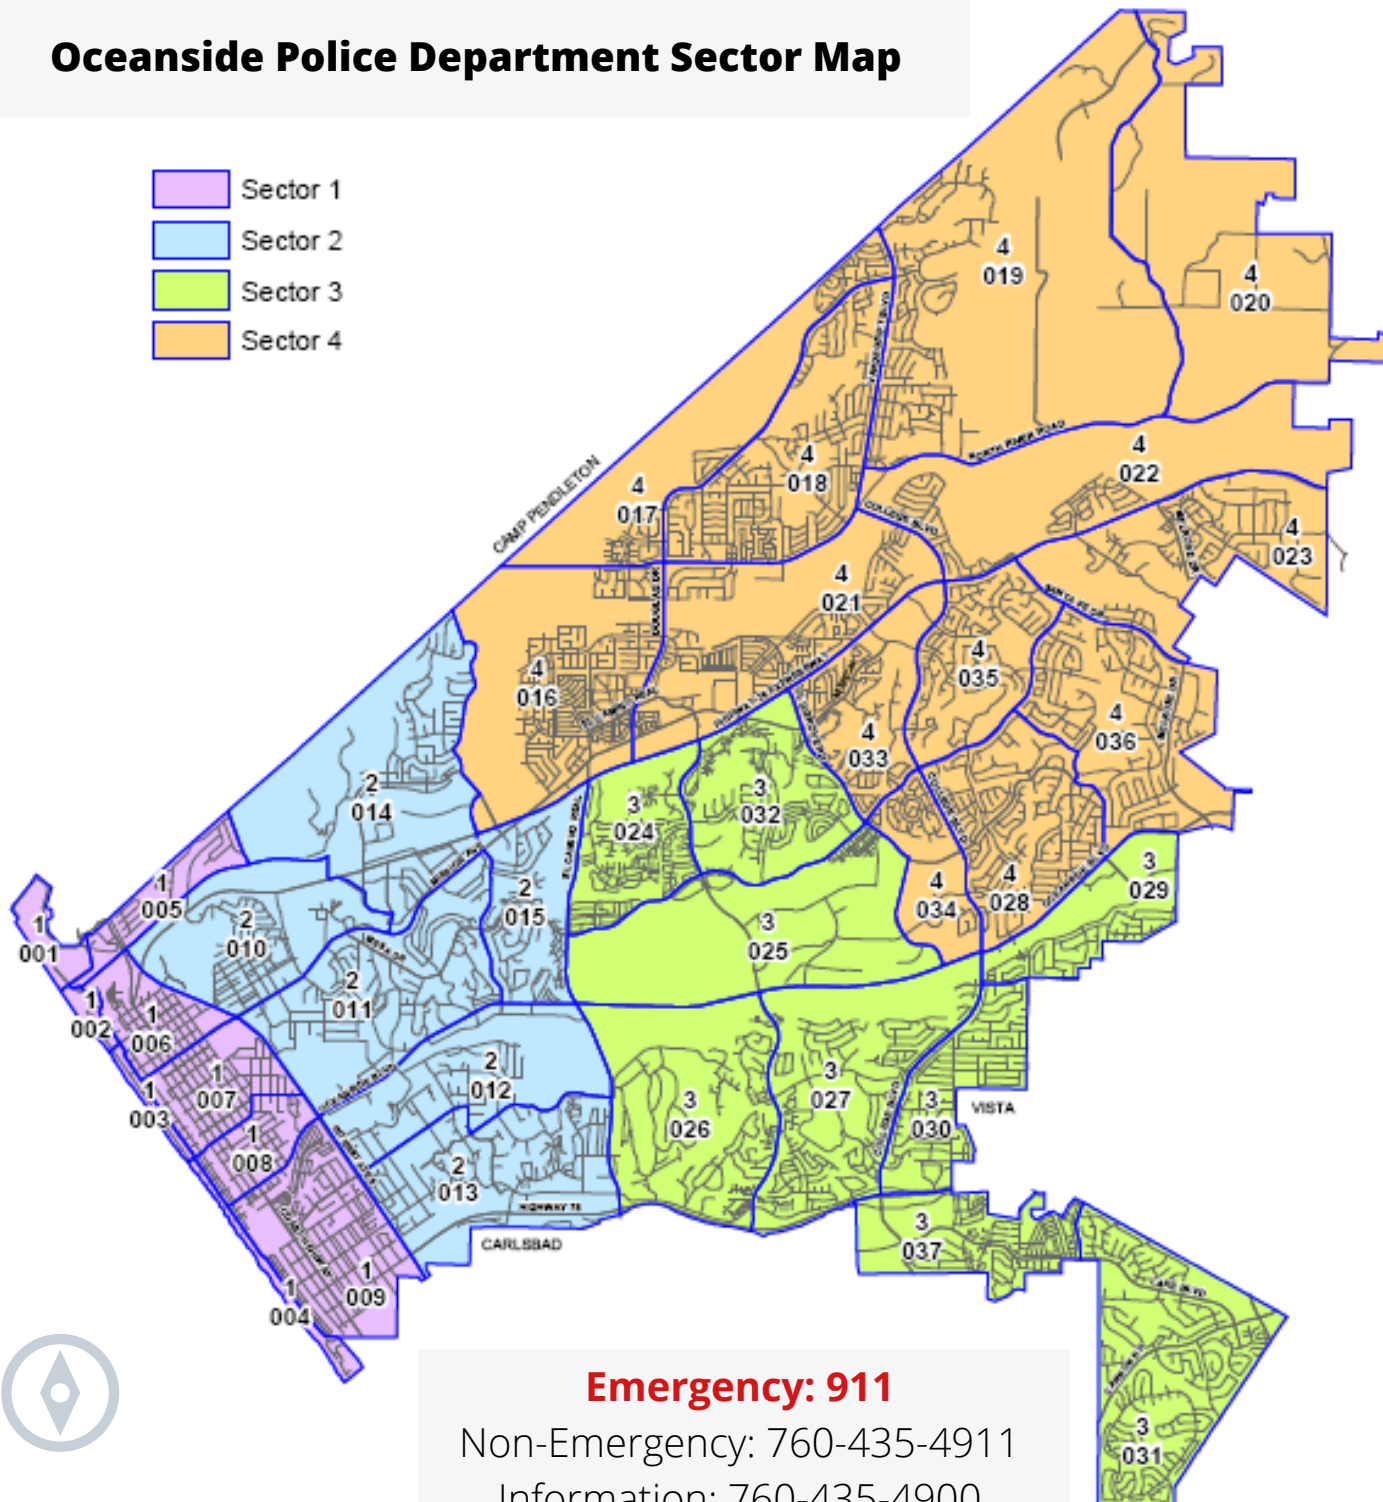

Oceanside Police Department Sector Map

- Sector 1
- Sector 2
- Sector 3
- Sector 4

Neighborhood Policing Team Supervisor
Sgt. Greg Stahley 760-435-4883
 Gstahley@oceansideca.org Mon - Thu 0700-1700

SECTOR 1 - Officer Betty Gonzales
 760-435-4678 Bgonzales@oceansideca.org
 Tues - Fri 0900-1900

Neighborhood	District
Townsite / Capistrano	1, 2, 3, 5, 6, 7, 8
So. Oceanside	4, 9

SECTOR 2 - Officer Ashley Witherspoon
 760-435-4330 Awitherspoon@oceansideca.org
 Mon - Th 0900-1900

Neighborhood	District
Airport	14
Eastside	10
Fire Mountain	12, 13
Mission Mesa / Loma Alta	11, 15

SECTOR 3 - Officer Luke Rubish
 760-435-4294 Lrubish@oceansideca.org
 Tue - Fri 0900-1900

Neighborhood	District
Oceana	24
Ivey Ranch / Rancho Del Oro	25, 29, 32
Mira Costa	26, 27
Tri-City	30
Ocean Hills	31
Lake	37